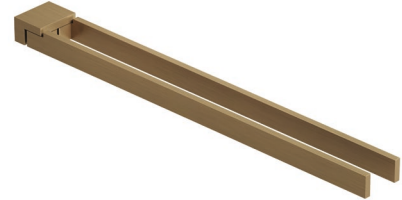

## Technische Daten/ Technical Data

KLUDI-VELA C  
hand towel holder

Ref.: 31977N1

Finishes:  
N1 Brushed Bronze PVD

Product description  
Manufacturer KLUDI GmbH & Co. KG  
Typ: KLUDI-VELA C  
hand towel holder  
Ref.: 31977N1

hand towel holder  
L= 430mm  
2-armed adjustable  
wall mounted  
with fixing material screws and dowels  
wall holder metall

Produktabbildung/ Product picture

Maßzeichnung/ Dimensional drawing