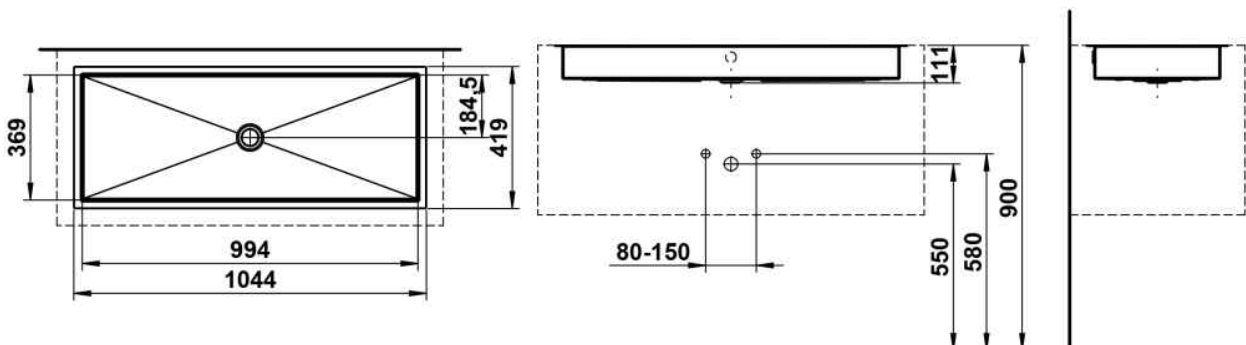

METAPHOR

Under-mounted washbasin, glazed steel, without tap bank, without tap hole, with overflow, including fixing set, overflow set

DIMENSIONS

Length	1044 mm
Width	419 mm
Height	111 mm

COLOUR AND FINISH

<input type="checkbox"/>	000 White
--------------------------	-----------

OPTIONS

109 - without tap hole

Back glazed

Bowl length (mm) : 1004

Bowl position : Central

Bowl width (mm) : 379

Fixing kit : Included

Glazed base

Installation type : Built-in / Under countertop

Internal Shape : 6 - Rectangular

Material : Glazed steel

Net weight (kg) : 16.9

Overflow type : Standard

Plug and Waste : Not included

Shape : Rectangular

Taphole configuration : No tapholes

Trap : Not included

Waste : Not included

Weight (Kg) : 16.9

TECHNICAL DRAWINGS

METAPHOR

Metaphor is a basin that redefines the space through its shape. Rectangular, clear, and precise, it radiates unmistakable elegance. The slim radii give it a delicate, almost sculptural lightness, making the design both modern and subtle. Despite its generous dimensions, Metaphor remains light and unobtrusive. It doesn't dominate but harmoniously integrates into the room while offering exceptional spaciousness.