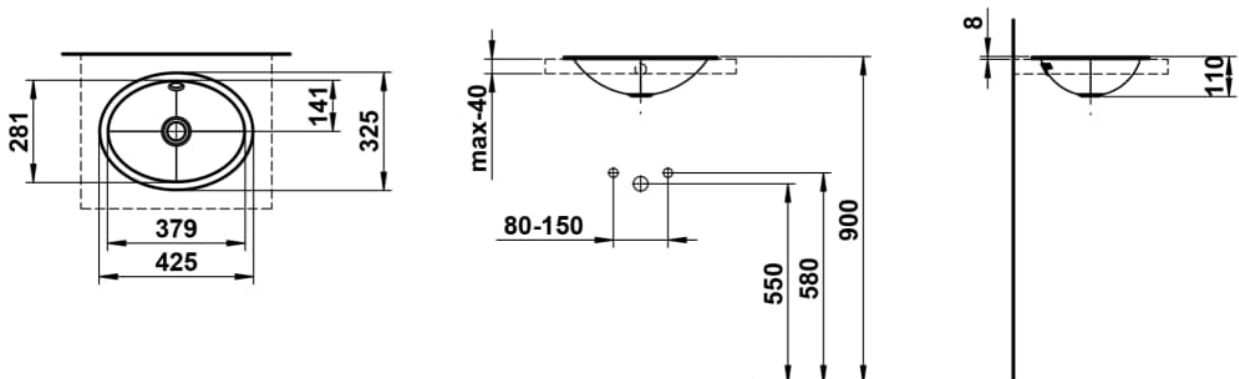

FORM

Drop-in washbasin, glazed steel, without tap bank, without tap hole, with overflow, including fixing set, overflow set

DIMENSIONS

Length	425 mm
Width	325 mm
Height	110 mm

COLOUR AND FINISH

<input type="checkbox"/>	000 White
--------------------------	-----------

OPTIONS

109 - without tap hole

Back glazed

Bowl length (mm) : 425

Bowl position : Central

Bowl width (mm) : 325

Fixing kit : Included

Glazed base

Installation type : Drop-in / Countertop

Internal Shape : 4 - Oval

Material : Glazed steel

Net weight (kg) : 1.7

Overflow type : Standard

Plug and Waste : Not included

Shape : Oval

Taphole configuration : No tapholes

Trap : Not included

Waste : Not included

Weight (Kg) : 1.7

TECHNICAL DRAWINGS

FORM

The washbasins of the Form collection are an ode to the purity of design and the refinement of materials. In white, bicolor, matte black, or dark iron, they reveal their full beauty. Clear, flowing lines give them a subtle yet powerful presence, bringing a calm, timeless character to any space. Whether wall-mounted or freestanding, round, oval, or rectangular, Form combines minimalist architecture with precise craftsmanship. Soft, organic contours create a harmonious balance between geometric clarity and natural grace. Each basin expresses a sense of poise, aesthetics, and an appreciation for what truly matters. Seamlessly integrating into any bathroom concept, it convinces through perfect proportions, meticulous detailing, and well-considered functionality. The result is wash areas that radiate clarity and elegance – a design that remains timeless while harmoniously connecting modern demands with a gentle formal language.