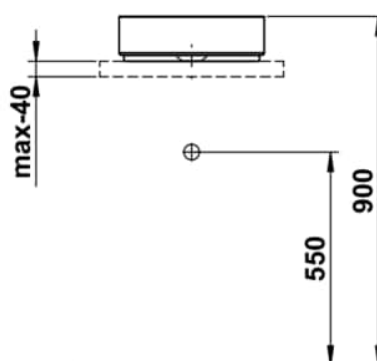

UNISONO

Washbasin bowl, glazed steel, without tap bank, without tap hole, without overflow, including fixing set, drain valve, black spacer ring

DIMENSIONS

Length	375 mm
Width	375 mm
Height	116 mm

COLOUR AND FINISH

<input type="checkbox"/>	757 White matt
--------------------------	----------------

OPTIONS

112 - without tap hole, without overflow

Back glazed

Bowl length (mm) : 375

Bowl position : Central

Bowl width (mm) : 375

Fixing kit : Included

Glazed base

Installation type : Bowl / On countertop

Internal Shape : 1 - Round

Material : Glazed steel

Net weight (kg) : 4.9

Overflow type : Standard

Plug and Waste : Not included

Shape : Round

Taphole configuration : No tapholes

Trap : Not included

Waste : Not included

Weight (Kg) : 4.9

Without overflow

TECHNICAL DRAWINGS

UNISONO