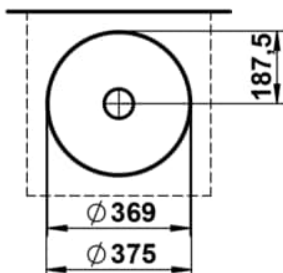

UNISONO

Washbasin bowl, glazed steel, without tap bank, without tap hole, without overflow, including fixing set, drain valve, black spacer ring

DIMENSIONS

Length	375 mm
Width	375 mm
Height	116 mm

COLOUR AND FINISH

<input type="checkbox"/>	757 White matt
--------------------------	----------------

OPTIONS

112 - without tap hole, without overflow

Back glazed

Bowl length (mm) : 375

Bowl position : Central

Bowl width (mm) : 375

Fixing kit : Included

Glazed base

Installation type : Bowl / On countertop

Internal Shape : 1 - Round

Material : Glazed steel

Net weight (kg) : 4.9

Overflow type : Standard

Plug and Waste : Not included

Shape : Round

Taphole configuration : No tapholes

Trap : Not included

Waste : Not included

Weight (Kg) : 4.9

Without overflow

TECHNICAL DRAWINGS

UNISONO