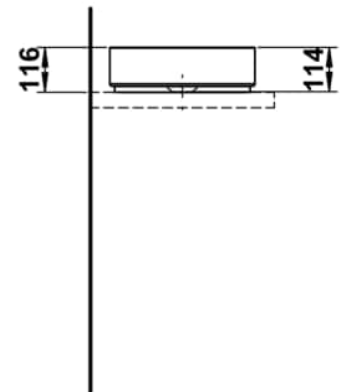

UNISONO

Washbasin bowl, glazed steel, without tap bank, without tap hole, without overflow, including fixing set, drain valve, black spacer ring

DIMENSIONS

Length	375 mm
Width	375 mm
Height	116 mm

COLOUR AND FINISH

<input type="checkbox"/>	757 White matt
--------------------------	----------------

OPTIONS

112 - without tap hole, without overflow

Back glazed

Bowl length (mm) : 375

Bowl position : Central

Bowl width (mm) : 375

Fixing kit : Included

Glazed base

Installation type : Bowl / On countertop

Internal Shape : 1 - Round

Material : Glazed steel

Net weight (kg) : 4.9

Overflow type : Standard

Plug and Waste : Not included

Shape : Round

Taphole configuration : No tapholes

Trap : Not included

Waste : Not included

Weight (Kg) : 4.9

Without overflow

TECHNICAL DRAWINGS

UNISONO