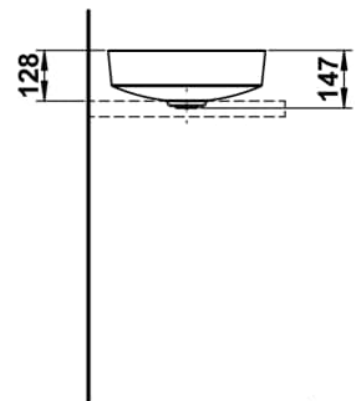

RIVO

Bowl washbasin, round, 400 x 400

DIMENSIONS

Length	400 mm
Width	400 mm
Height	147 mm

COLOUR AND FINISH

	153 Copper brushed
---	--------------------

Back glazed

Bowl length (mm) : 400

Bowl position : Central

Bowl width (mm) : 400

Fixing kit : Included

Glazed base

Installation type : Bowl / On countertop

Internal Shape : 1 - Round

Material : Glazed steel

Net weight (kg) : 5.2

Overflow type : Standard

Plug and Waste : Included

Trap : Not included

Waste : Included

Weight (Kg) : 0

Without overflow

TECHNICAL DRAWINGS

RIVO