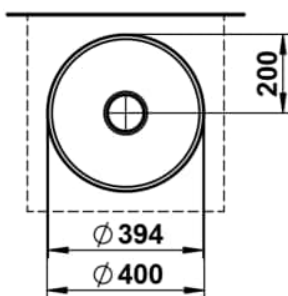

RIVO

Bowl washbasin, round, 400 x 400

DIMENSIONS

Length	400 mm
Width	400 mm
Height	147 mm

COLOUR AND FINISH

	153 Copper brushed
---	--------------------

Back glazed

Bowl length (mm) : 400

Bowl position : Central

Bowl width (mm) : 400

Fixing kit : Included

Glazed base

Installation type : Bowl / On countertop

Internal Shape : 1 - Round

Material : Glazed steel

Net weight (kg) : 5.2

Overflow type : Standard

Plug and Waste : Included

Trap : Not included

Waste : Included

Weight (Kg) : 0

Without overflow

TECHNICAL DRAWINGS

RIVO