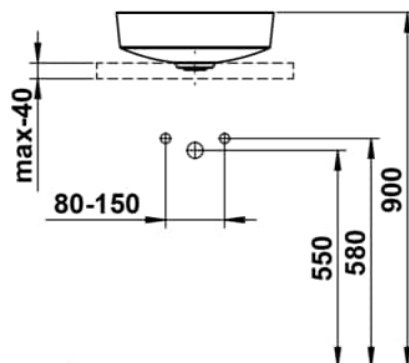

RIVO

Bowl washbasin, round, 400 x 400

DIMENSIONS

Length	400 mm
Width	400 mm
Height	147 mm

COLOUR AND FINISH

	153 Copper brushed
---	--------------------

Back glazed

Bowl length (mm) : 400

Bowl position : Central

Bowl width (mm) : 400

Fixing kit : Included

Glazed base

Installation type : Bowl / On countertop

Internal Shape : 1 - Round

Material : Glazed steel

Net weight (kg) : 5.2

Overflow type : Standard

Plug and Waste : Included

Trap : Not included

Waste : Included

Weight (Kg) : 0

Without overflow

TECHNICAL DRAWINGS

RIVO