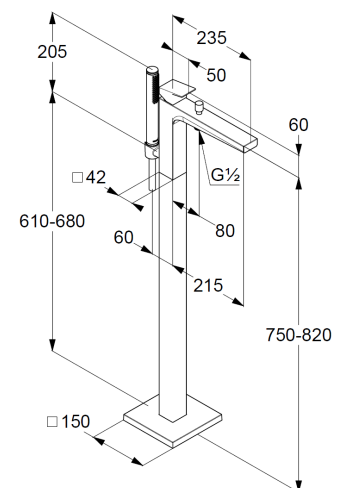

hand shower 1 S  
1 spray pattern  
volume  
with cleaning system  
sieve seal

shower hose  
plastic coated  
with conical nuts  
anti twist  
G $\frac{1}{2}$  x G $\frac{1}{2}$  x 1250mm

### Maßzeichnung/ Dimensional drawing