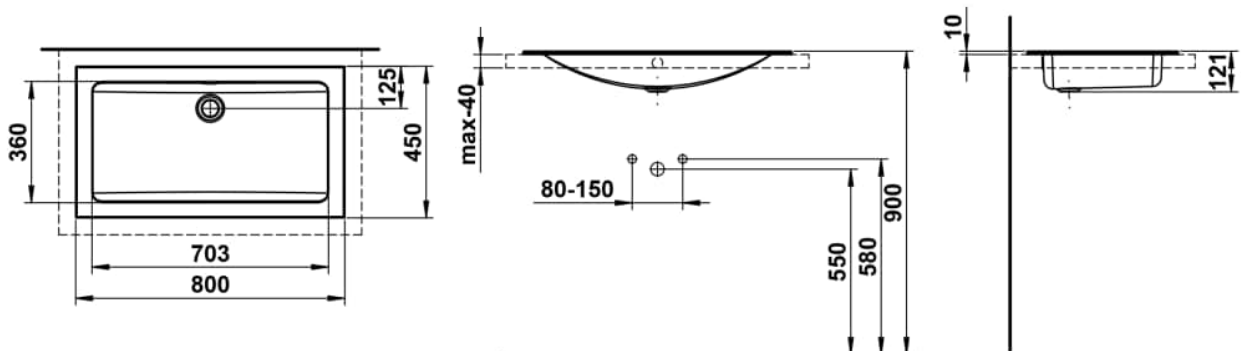

CLASSICS

Drop-in washbasin, glazed steel, without tap bank, without tap hole, with overflow, including fixing set, overflow set

DIMENSIONS

Length	800 mm
Width	450 mm
Height	121 mm

COLOUR AND FINISH

<input type="checkbox"/>	000 White
--------------------------	-----------

OPTIONS

109 - without tap hole

Back glazed

Bowl length (mm) : 800

Bowl position : Central

Bowl width (mm) : 450

Fixing kit : Included

Glazed base

Installation type : Drop-in / Countertop

Internal Shape : 6 - Rectangular

Material : Glazed steel

Net weight (kg) : 7.5

Overflow type : Standard

Plug and Waste : Not included

Shape : Rectangular

Taphole configuration : No tapholes

Trap : Not included

Waste : Not included

Weight (Kg) : 7.5

TECHNICAL DRAWINGS

CLASSICS

The washbasins of the CLASSICS series combine iconic design with an emotional depth that shapes the space—clear, authentic, unmistakable. Every detail reflects a clear design intention: restrained, yet full of character.