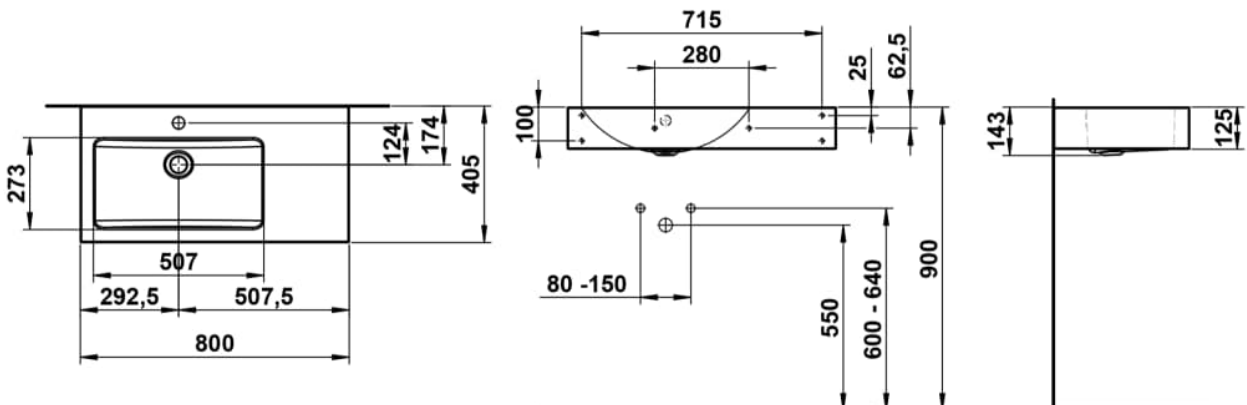

CLASSICS

Washbasin, wall-hung, glazed steel, shelf right, with tap bank, with one tap hole, centered, with overflow, including fixing set, overflow set

DIMENSIONS

Length	800 mm
Width	405 mm
Height	135 mm

COLOUR AND FINISH

☐	000 White

OPTIONS

104 - one tap hole, centre

Asymmetrical

Back glazed

Bowl length (mm) : 800

Bowl position : Left

Bowl width (mm) : 405

Fixing kit : Included

Glazed base

Installation type : Wall-hung

Internal Shape : 6 - Rectangular

Material : Glazed steel

Net weight (kg) : 9.2

Overflow type : Standard

Plug and Waste : Not included

Shape : Rectangular

Taphole configuration : No tapholes

Trap : Not included

Waste : Not included

Weight (Kg) : 9.2

TECHNICAL DRAWINGS