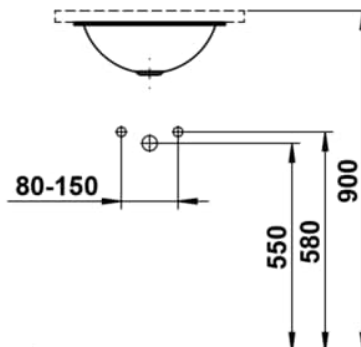

TECHNICAL DRAWINGS