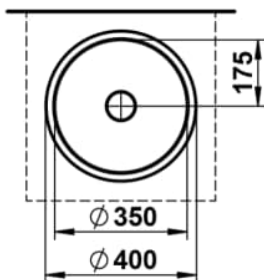

TECHNICAL DRAWINGS