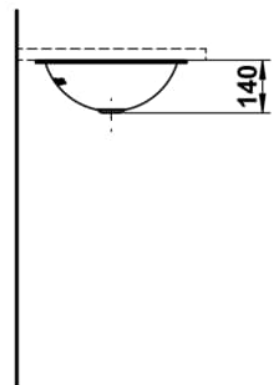

TECHNICAL DRAWINGS