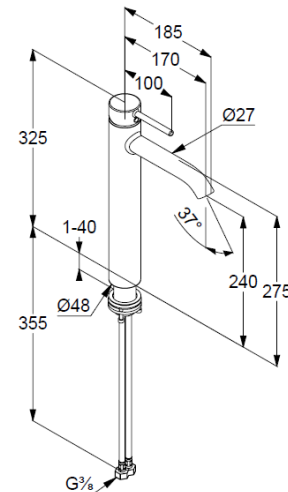

solid lever, metal

aerator, S-Pointer M18,5 PCA

ceramic cartridge with hot water safety device

flow rate at 3 bar 5 l/min.

flexible hoses G3/8 DVGW approved

shank-fixing

EU taxonomy: max. 6 l/min. -

Substantial Contribution (SC) possible

## Produktabbildung/ Product picture

## Maßzeichnung/ Dimensional drawing