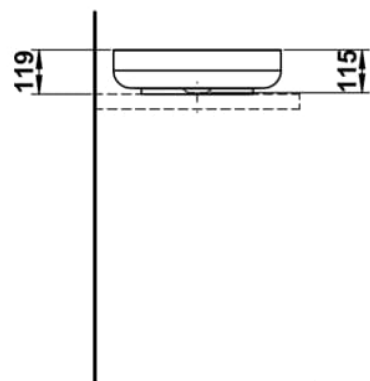

SONDO

Washbasin bowl, glazed steel, without tap bank, without tap hole, without overflow, including fixing set, drain valve, black spacer ring

DIMENSIONS

Length	450 mm
Width	450 mm
Height	119 mm

COLOUR AND FINISH

<input type="checkbox"/>	757 White matt
--------------------------	----------------

OPTIONS

112 - without tap hole, without overflow

Back glazed

Bowl length (mm) : 450

Bowl position : Central

Bowl width (mm) : 450

Fixing kit : Included

Glazed base

Installation type : Bowl / On countertop

Internal Shape : 1 - Round

Material : Glazed steel

Net weight (kg) : 7

Overflow type : Standard

Plug and Waste : Included

Shape : Round

Taphole configuration : No tapholes

Trap : Not included

Waste : Included

Weight (Kg) : 7

Without overflow

TECHNICAL DRAWINGS

SONDO