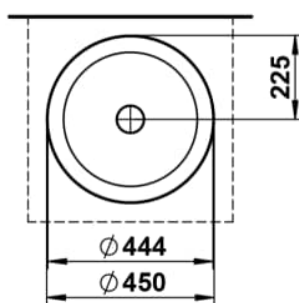

SONDO

Washbasin bowl, glazed steel, without tap bank, without tap hole, without overflow, including fixing set, drain valve, black spacer ring

DIMENSIONS

Length	450 mm
Width	450 mm
Height	119 mm

COLOUR AND FINISH

<input type="checkbox"/>	757 White matt
--------------------------	----------------

OPTIONS

112 - without tap hole, without overflow

Back glazed

Bowl length (mm) : 450

Bowl position : Central

Bowl width (mm) : 450

Fixing kit : Included

Glazed base

Installation type : Bowl / On countertop

Internal Shape : 1 - Round

Material : Glazed steel

Net weight (kg) : 7

Overflow type : Standard

Plug and Waste : Included

Shape : Round

Taphole configuration : No tapholes

Trap : Not included

Waste : Included

Weight (Kg) : 7

Without overflow

TECHNICAL DRAWINGS

SONDO