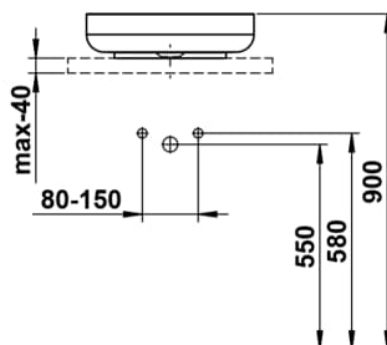

SONDO

Washbasin bowl, glazed steel, without tap bank, without tap hole, without overflow, including fixing set, drain valve, black spacer ring

DIMENSIONS

Length	450 mm
Width	450 mm
Height	119 mm

COLOUR AND FINISH

<input type="checkbox"/>	757 White matt
--------------------------	----------------

OPTIONS

112 - without tap hole, without overflow

Back glazed

Bowl length (mm) : 450

Bowl position : Central

Bowl width (mm) : 450

Fixing kit : Included

Glazed base

Installation type : Bowl / On countertop

Internal Shape : 1 - Round

Material : Glazed steel

Net weight (kg) : 7

Overflow type : Standard

Plug and Waste : Included

Shape : Round

Taphole configuration : No tapholes

Trap : Not included

Waste : Included

Weight (Kg) : 7

Without overflow

TECHNICAL DRAWINGS

SONDO