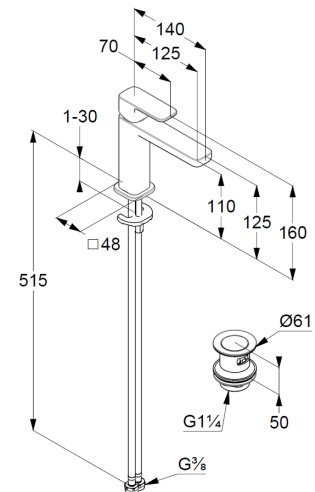

Technische Daten/ Technical Data

KLUDI RENON, SmartStart
single lever basin mixer 110
DN 15

Ref.: 422890575

Finishes:
05 chrome

Product description
Manufacturer KLUDI GmbH & Co. KG
Typ: KLUDI RENON, SmartStart
single lever basin mixer 110
Ref.: 422890575

basin mixer
single lever mixer
1-hole mounted
solid lever, metal
aerator M18,5 PCA
ceramic cartridge with hot water safety device
middle position cold water
flow rate at 3 bar 4,5 l/min.
flexible hoses G3/8 DVGW approved
rapid installation set
push open waste G1 1/4
for washbasin with overflow
EU taxonomy: max. 6 l/min. -
Substantial Contribution (SC) possible

Produktabbildung/ Product picture

Maßzeichnung/ Dimensional drawing

Durchfluss/ Flow rate