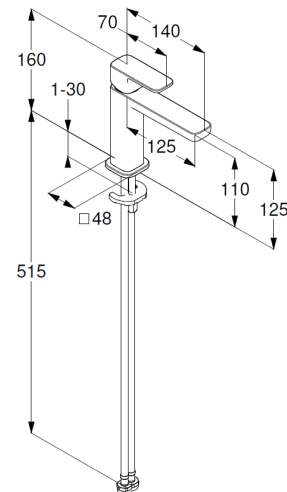

aerator M18,5 PCA

ceramic cartridge with hot water safety device

flow rate at 3 bar 4,5 l/min.

flexible hoses G3/8 DVGW approved

rapid installation set

EU taxonomy: max. 6 l/min. -

Substantial Contribution (SC) possible

Produktabbildung/ Product picture

Maßzeichnung/ Dimensional drawing

Durchfluss/ Flow rate