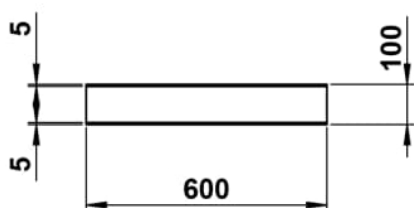

TECHNICAL DRAWINGS