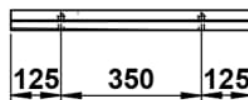

ASSIST

Shelf 600 mm, aluminium, without cutouts, including fixing set

DIMENSIONS

Length	600 mm
Width	100 mm
Height	50 mm

COLOUR AND FINISH

268 White matt

OPTIONS

000 - standard option

Installation type : Wall-mounted

Net weight (kg) : 1.8

Material : Metal

Shape : Rectangular

TECHNICAL DRAWINGS

ASSIST

Assist is more than just a functional accessory – it is an architectural statement. With its floating lightness and uncompromising linearity, Assist introduces a new dimension of design into the bathroom. The shelves provide space for everyday essentials without creating visual clutter. Whether in private bathrooms or high-end commercial spaces, its understated design integrates seamlessly, allowing materials and forms to take center stage. Assist is the perfect addition to spaces that are not merely designed, but composed.