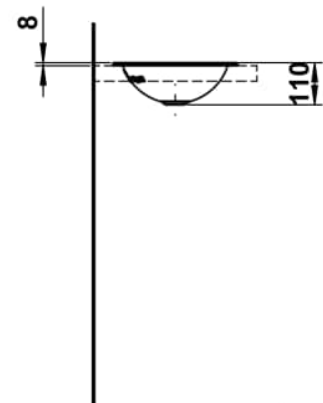

FORM

Drop-in washbasin, glazed steel, without tap bank, without tap hole, with overflow, including fixing set, overflow set

DIMENSIONS

Length	325 mm
Width	325 mm
Height	140 mm

COLOUR AND FINISH

☐	000 White

OPTIONS

109 - without tap hole

Back glazed

Bowl length (mm) : 325

Bowl position : Central

Bowl width (mm) : 325

Compact basin

Fixing kit : Included

Glazed base

Installation type : Drop-in / Countertop

Internal Shape : 1 - Round

Material : Glazed steel

Net weight (kg) : 1.3

Overflow type : Standard

Plug and Waste : Not included

Shape : Round

Taphole configuration : No tapholes

Trap : Not included

Waste : Not included

Weight (Kg) : 1.3

TECHNICAL DRAWINGS