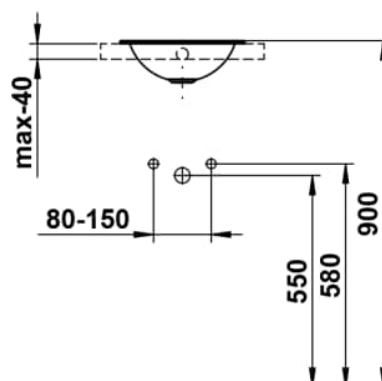

FORM

Drop-in washbasin, glazed steel, without tap bank, without tap hole, with overflow, including fixing set, overflow set

DIMENSIONS

Length	325 mm
Width	325 mm
Height	140 mm

COLOUR AND FINISH

☐	000 White

OPTIONS

109 - without tap hole

Back glazed

Bowl length (mm) : 325

Bowl position : Central

Bowl width (mm) : 325

Compact basin

Fixing kit : Included

Glazed base

Installation type : Drop-in / Countertop

Internal Shape : 1 - Round

Material : Glazed steel

Net weight (kg) : 1.3

Overflow type : Standard

Plug and Waste : Not included

Shape : Round

Taphole configuration : No tapholes

Trap : Not included

Waste : Not included

Weight (Kg) : 1.3

TECHNICAL DRAWINGS