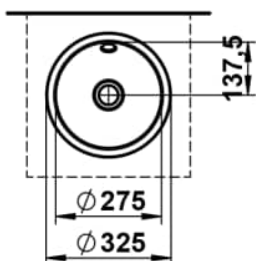

TECHNICAL DRAWINGS