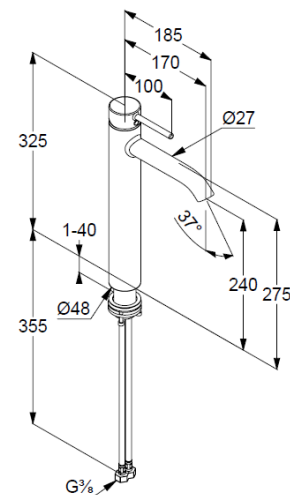

single lever basin mixer for washbowls

Ref.: 382860576

washbowl mixer

single lever mixer

1-hole mounted

solid lever, metal

aerator, S-Pointer M18,5 PCA

ceramic cartridge with hot water safety device

flow rate at 3 bar 5 l/min.

flexible hoses G3/8 DVGW approved

shank-fixing

EU taxonomy: max. 6 l/min. -

Substantial Contribution (SC) possible

Produktabbildung/ Product picture

Maßzeichnung/ Dimensional drawing