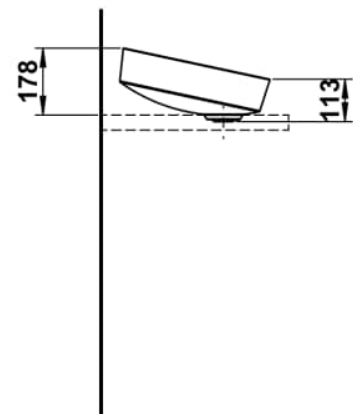

TECHNICAL DRAWINGS