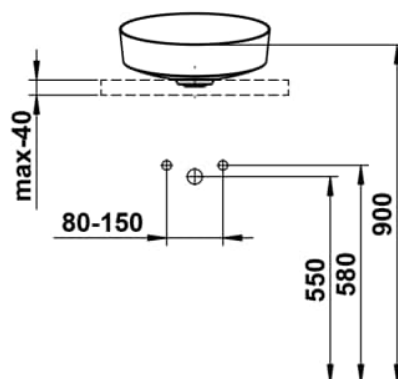

TECHNICAL DRAWINGS