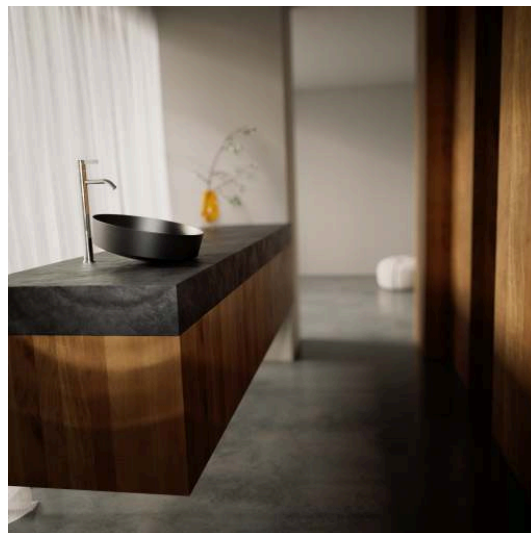

## TENDO

Tendo stands out with its unique, tilted form that lends the wash area an almost dance-like lightness. The basin creates a striking focal point in the bathroom, combining aesthetic elegance with high functionality. Its shape feels inviting, as if gently leaning toward the user—a design gesture that is as ergonomic as it is expressive. The inclined surface enables a natural flow of water, reminiscent of a waterfall, playfully enhancing the washing experience. Tendo embodies refreshing simplicity that captivates both visually and functionally.