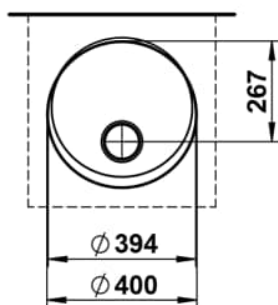

TECHNICAL DRAWINGS