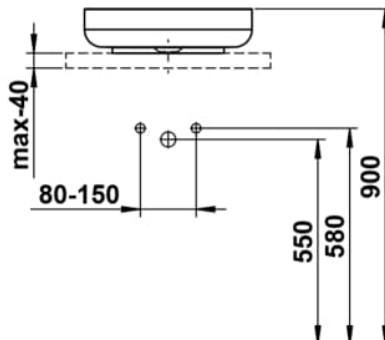

SONDO

Washbasin bowl, glazed steel, without tap bank, without tap hole, without overflow, including fixing set, drain valve, black spacer ring

DIMENSIONS

Length	450 mm
Width	450 mm
Height	119 mm

COLOUR AND FINISH

 B99 Bicolor, Matt Black/Glossy White

OPTIONS

112 - without tap hole, without overflow

Back glazed

Bowl length (mm) : 450

Bowl position : Central

Bowl width (mm) : 450

Fixing kit : Included

Glazed base

Installation type : Bowl / On countertop

Internal Shape : 1 - Round

Material : Glazed steel

Net weight (kg) : 7

Overflow type : Standard

Plug and Waste : Included

Shape : Round

Taphole configuration : No tapholes

Trap : Not included

Waste : Included

Weight (Kg) : 7

Without overflow

TECHNICAL DRAWINGS

SONDO

Sondo features a round, gently flowing basin that appears light and floating. Its harmonious lines create a clear, calm presence at the wash area. The upward-opening shape adds a sense of spaciousness and brings a pleasant atmosphere to the room.