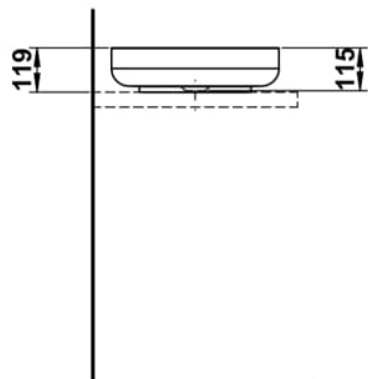

SONDO

Washbasin bowl, glazed steel, without tap bank, without tap hole, without overflow, including fixing set, drain valve, black spacer ring

DIMENSIONS

Length	450 mm
Width	450 mm
Height	119 mm

COLOUR AND FINISH

 B99 Bicolor, Matt Black/Glossy White

OPTIONS

112 - without tap hole, without overflow

Back glazed

Bowl length (mm) : 450

Bowl position : Central

Bowl width (mm) : 450

Fixing kit : Included

Glazed base

Installation type : Bowl / On countertop

Internal Shape : 1 - Round

Material : Glazed steel

Net weight (kg) : 7

Overflow type : Standard

Plug and Waste : Included

Shape : Round

Taphole configuration : No tapholes

Trap : Not included

Waste : Included

Weight (Kg) : 7

Without overflow

TECHNICAL DRAWINGS

SONDO

Sondo features a round, gently flowing basin that appears light and floating. Its harmonious lines create a clear, calm presence at the wash area. The upward-opening shape adds a sense of spaciousness and brings a pleasant atmosphere to the room.