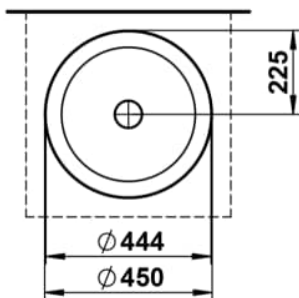

SONDO

Washbasin bowl, glazed steel, without tap bank, without tap hole, without overflow, including fixing set, drain valve, black spacer ring

DIMENSIONS

Length	450 mm
Width	450 mm
Height	119 mm

COLOUR AND FINISH

 B99 Bicolor, Matt Black/Glossy White

OPTIONS

112 - without tap hole, without overflow

Back glazed

Bowl length (mm) : 450

Bowl position : Central

Bowl width (mm) : 450

Fixing kit : Included

Glazed base

Installation type : Bowl / On countertop

Internal Shape : 1 - Round

Material : Glazed steel

Net weight (kg) : 7

Overflow type : Standard

Plug and Waste : Included

Shape : Round

Taphole configuration : No tapholes

Trap : Not included

Waste : Included

Weight (Kg) : 7

Without overflow

TECHNICAL DRAWINGS

SONDO

Sondo features a round, gently flowing basin that appears light and floating. Its harmonious lines create a clear, calm presence at the wash area. The upward-opening shape adds a sense of spaciousness and brings a pleasant atmosphere to the room.