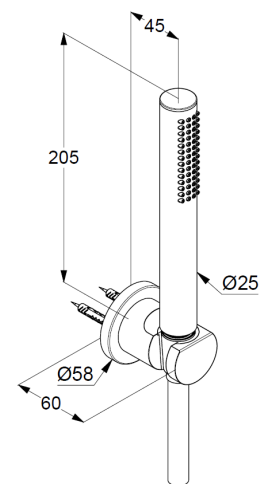

## Technische Daten/ Technical Data

KLUDI NOVA FONTE  
bath shower set 1 S  
DN 15  
Style: Puristic

Ref.: 2085039-15

Finishes:  
39 matt black

Product description  
Manufacturer KLUDI GmbH & Co. KG  
Typ: KLUDI NOVA FONTE  
bath shower set 1 S  
Ref.: 2085039-15

hand shower 1 S  
1 spray pattern  
with cleaning system  
connection G1/2  
sieve seal

shower hose  
plastic coated  
with metal-effect  
with conical nuts  
anti twist  
G1/2 x G1/2 x 1250mm

shower hook  
for shower hoses with conical nuts  
with fixing material  
for rigid wall mounted

### Produktabbildung/ Product picture

### Maßzeichnung/ Dimensional drawing