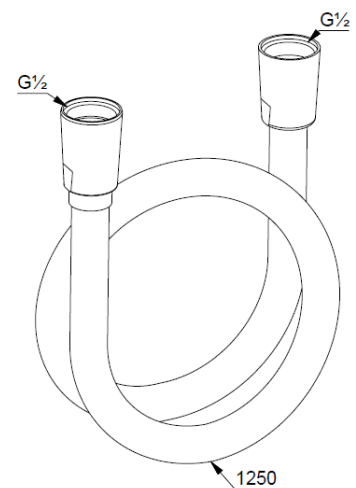

Technische Daten/ Technical Data

KLUDI SUPARAFLEX

shower hose

DN 15

Ref.: 6107139-00

Finishes:

39 matt black

Product description

Manufacturer KLUDI GmbH & Co. KG

Typ: KLUDI SUPARAFLEX

shower hose

Ref.: 6107139-00

shower hose

plastic coated

with metal-effect

with conical nuts

anti twist

G1/2 x G1/2 x 1250mm

Produktabbildung/ Product picture

Maßzeichnung/ Dimensional drawing

Durchfluss/ Flow rate