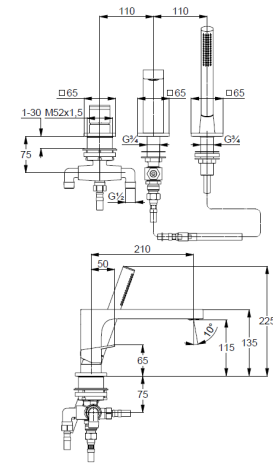

Technische Daten/ Technical Data

KLUDI DECUS

bath-and shower mixer
DN 15

Ref.: 544485375

Finishes:
53 matt white

Product description
Manufacturer KLUDI GmbH & Co. KG
Typ: KLUDI DECUS
bath-and shower mixer
Ref.: 544485375

3-hole bath-and shower mixer
single lever mixer
extractable hand shower
automatic diverter: shower/bath
3-hole mounted
solid lever, metal
aerator, S-Pointer M24 laminar
protected against back flow
ceramic cartridge with hot water safety device
flow rate bath at 3 bar 23 l/min.
flow rate shower at 3 bar 13 l/min.
fixed spout
shank-fixing
without flexible high pressure supply tubes Ref.: 7544605-00
extractable hoses M15 x 1500mm

hand shower 1 S
1 spray pattern
volume
with cleaning system
sieve seal

Produktabbildung/ Product picture

Maßzeichnung/ Dimensional drawing

Durchfluss/ Flow rate