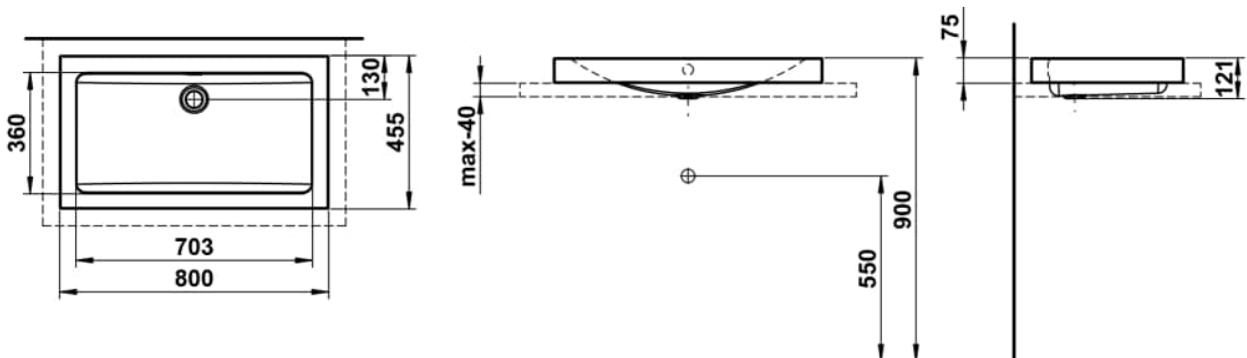

CLASSICS

Washbasin bowl, glazed steel, without tap bank, without tap hole, with overflow, including fixing set, overflow set

DIMENSIONS

| | |
|--------|--------|
| Length | 800 mm |
| Width | 455 mm |
| Height | 111 mm |

Bowl position : Central

Bowl width (mm) : 455

Fixing kit : Included

Glazed base

Installation type : Bowl / On countertop

Internal Shape : 6 - Rectangular

Material : Glazed steel

Net weight (kg) : 10.8

Overflow type : Standard

Plug and Waste : Not included

Shape : Rectangular

Taphole configuration : No tapholes

Trap : Not included

Waste : Not included

Weight (Kg) : 10.8

TECHNICAL DRAWINGS