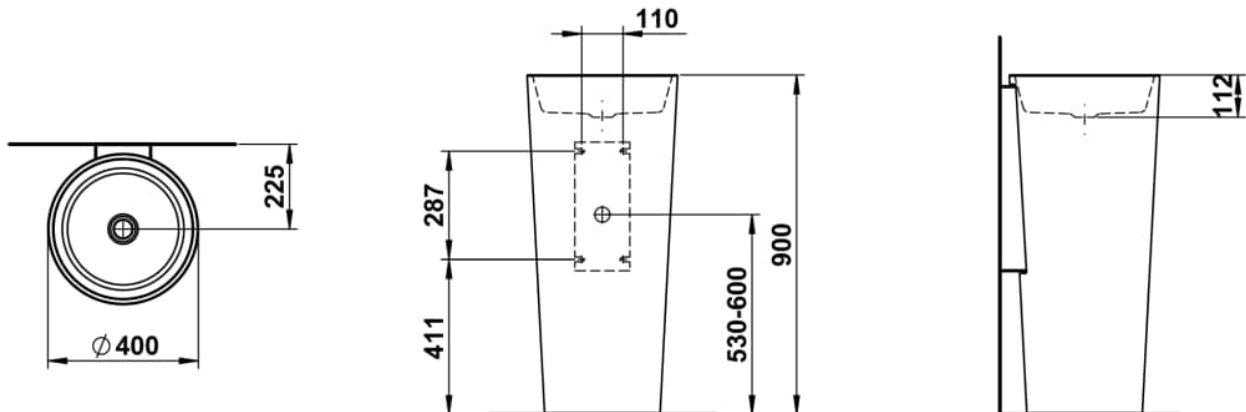

SCOPIO

Floorstanding washbasin, with wall connection, glazed steel, without tap bank, without tap hole, without overflow, including fixing set, drain valve

DIMENSIONS

Length	400 mm
Width	425 mm
Height	900 mm

COLOUR AND FINISH

716 Black matt

OPTIONS

112 - without tap hole, without overflow

Back glazed

Bowl length (mm) : 400

Bowl position : Central

Bowl width (mm) : 425

Fixing kit : Included

Glazed base

Installation type : Floor-standing

Internal Shape : 1 - Round

Material : Glazed steel

Net weight (kg) : 23

Overflow type : Standard

Plug and Waste : Included

Shape : Round

Taphole configuration : 1 taphole in the middle

Trap : Included

Waste : Included

Weight (Kg) : 23

Without overflow

TECHNICAL DRAWINGS