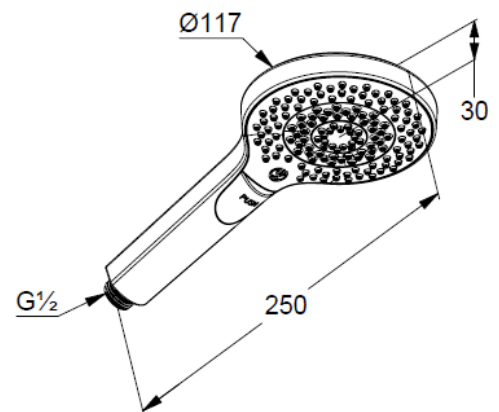

Technische Daten/ Technical Data

KLUDI-DIVE X
hand shower 3 S
DN 15

Ref.: 6983039-00

Finishes:
39 matt black

Product description
Manufacturer KLUDI GmbH & Co. KG
Typ: KLUDI-DIVE X
hand shower 3 S
Ref.: 6983039-00

hand shower 3 S
flow rate at 3 bar 15 l/min.
(with possibility of limiting to 9 l/min.)
switch with button
3 spray pattern
Body/Hair/Skin
with cleaning system
connection G1/2
sieve seal

Produktabbildung/ Product picture

Maßzeichnung/ Dimensional drawing

Durchfluss/ Flow rate