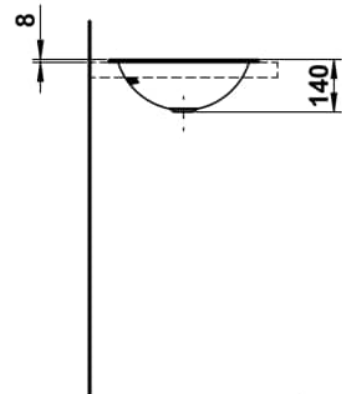

TECHNICAL DRAWINGS