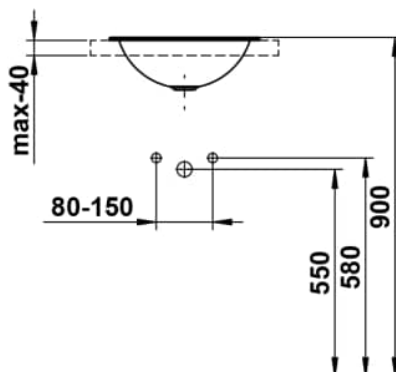

TECHNICAL DRAWINGS