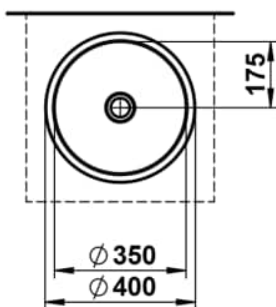

TECHNICAL DRAWINGS