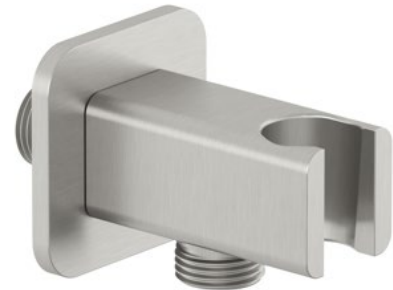

Technische Daten/ Technical Data

KLUDI-A-QA
wall supply with shower hook
DN 15

Ref.: 65568N5-00

Finishes:
N5 Stainless Brushed Nickel PVD

Product description
Manufacturer KLUDI GmbH & Co. KG
Typ: KLUDI-A-QA
wall supply with shower hook
Ref.: 65568N5-00

wall supply with shower hook
connection G1/2
for shower hoses with conical nuts
with fixing material
for rigid wall mounted
protected against back flow
with push-on rosette

Produktabbildung/ Product picture