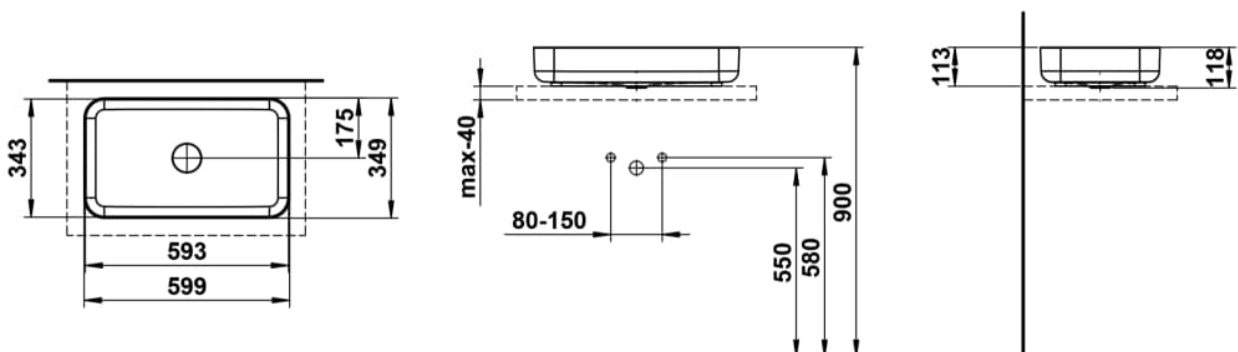

TECHNICAL DRAWINGS