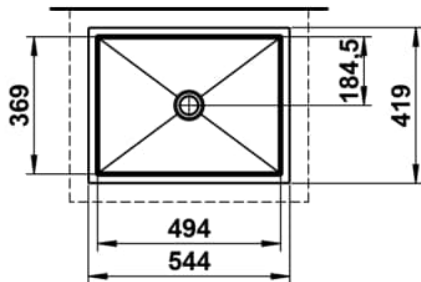

METAPHOR

Under-mounted washbasin, glazed steel, without tap bank, without tap hole, with overflow, including fixing set, overflow set

DIMENSIONS

Length	544 mm
Width	419 mm
Height	111 mm

COLOUR AND FINISH

<input type="checkbox"/>	000 White
--------------------------	-----------

OPTIONS

109 - without tap hole

Back glazed

Bowl length (mm) : 504

Bowl position : Central

Bowl width (mm) : 379

Fixing kit : Included

Glazed base

Installation type : Built-in / Under countertop

Internal Shape : 6 - Rectangular

Material : Glazed steel

Net weight (kg) : 9.6

Overflow type : Standard

Plug and Waste : Not included

Shape : Rectangular

Taphole configuration : No tapholes

Trap : Not included

Waste : Not included

Weight (Kg) : 9.6

TECHNICAL DRAWINGS

METAPHOR

Metaphor is a basin that redefines the space through its shape. Rectangular, clear, and precise, it radiates unmistakable elegance. The slim radii give it a delicate, almost sculptural lightness, making the design both modern and subtle. Despite its generous dimensions, Metaphor remains light and unobtrusive. It doesn't dominate but harmoniously integrates into the room while offering exceptional spaciousness.