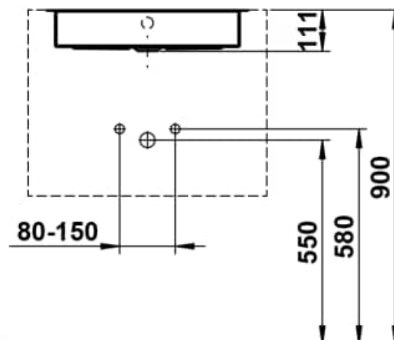

METAPHOR

Under-mounted washbasin, glazed steel, without tap bank, without tap hole, with overflow, including fixing set, overflow set

DIMENSIONS

Length	544 mm
Width	419 mm
Height	111 mm

COLOUR AND FINISH

<input type="checkbox"/>	000 White
--------------------------	-----------

OPTIONS

109 - without tap hole

Back glazed

Bowl length (mm) : 504

Bowl position : Central

Bowl width (mm) : 379

Fixing kit : Included

Glazed base

Installation type : Built-in / Under countertop

Internal Shape : 6 - Rectangular

Material : Glazed steel

Net weight (kg) : 9.6

Overflow type : Standard

Plug and Waste : Not included

Shape : Rectangular

Taphole configuration : No tapholes

Trap : Not included

Waste : Not included

Weight (Kg) : 9.6

TECHNICAL DRAWINGS

METAPHOR

Metaphor is a basin that redefines the space through its shape. Rectangular, clear, and precise, it radiates unmistakable elegance. The slim radii give it a delicate, almost sculptural lightness, making the design both modern and subtle. Despite its generous dimensions, Metaphor remains light and unobtrusive. It doesn't dominate but harmoniously integrates into the room while offering exceptional spaciousness.