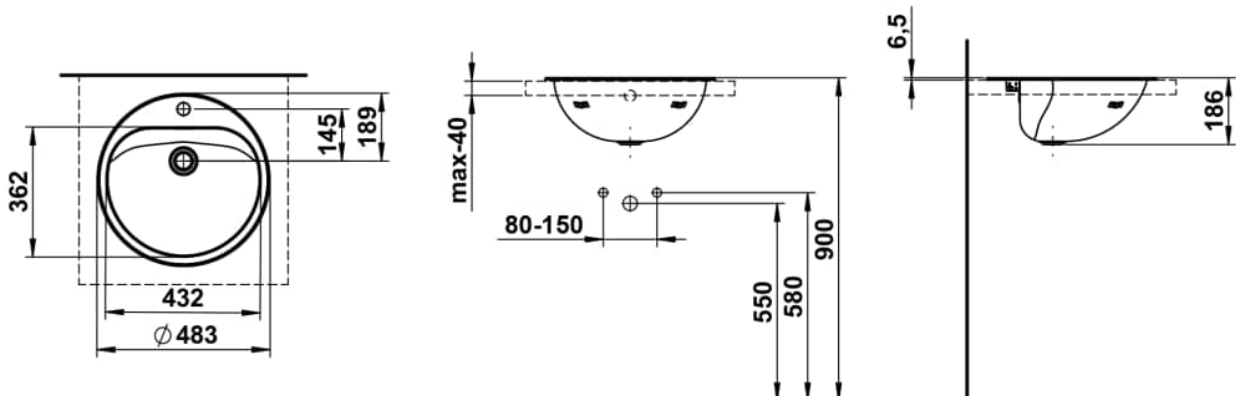

TECHNICAL DRAWINGS