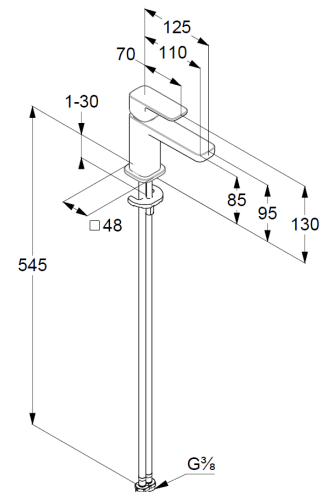

solid lever, metal

aerator M18,5 PCA

ceramic cartridge with hot water safety device

flow rate at 3 bar 4,5 l/min.

flexible hoses G3/8 DVGW approved

rapid installation set

EU taxonomy: max. 6 l/min. -

Substantial Contribution (SC) possible

### Produktabbildung/ Product picture

### Maßzeichnung/ Dimensional drawing