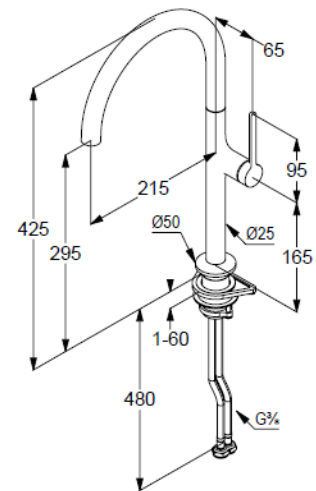

## Technische Daten/ Technical Data

KLUDI-REEF  
kitchen faucet  
DN 15

Ref.: 508036675

Finishes:  
66 deep matt black

Product description  
Manufacturer KLUDI GmbH & Co. KG  
Typ: KLUDI-REEF  
kitchen faucet  
Ref.: 508036675

kitchen faucet  
single lever mixer  
1-hole mounted  
solid lever, metal  
lateral actuation  
aerator M18,5  
ceramic cartridge  
flow rate at 3 bar 6,5 l/min.  
swivel spout (360°)  
flexible hoses G3/8 DVGW approved  
shank-fixing

### Produktabbildung/ Product picture

### Maßzeichnung/ Dimensional drawing