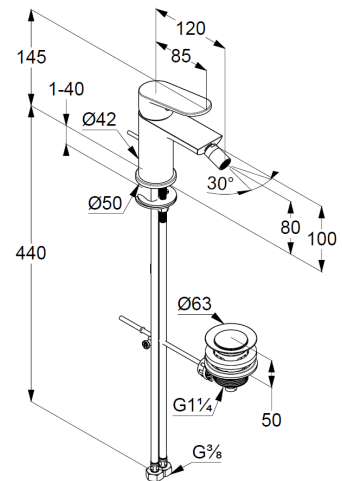

## Technische Daten/ Technical Data

KLUDI-X1  
single lever bidet mixer  
DN 15

Ref.: 322160575

Finishes:  
05 chrome

Product description  
Manufacturer KLUDI GmbH & Co. KG  
Typ: KLUDI-X1  
single lever bidet mixer  
Ref.: 322160575

bidet mixer  
single lever mixer  
1-hole mounted  
solid lever, metal  
aerator M16 PCA  
ball joint with aerator  
ceramic cartridge  
flow rate at 3 bar 4,5 l/min.  
flexible hoses G3/8 DVGW approved  
rapid installation set  
pop up waste set G1 1/4 metal

### Produktabbildung/ Product picture

### Maßzeichnung/ Dimensional drawing