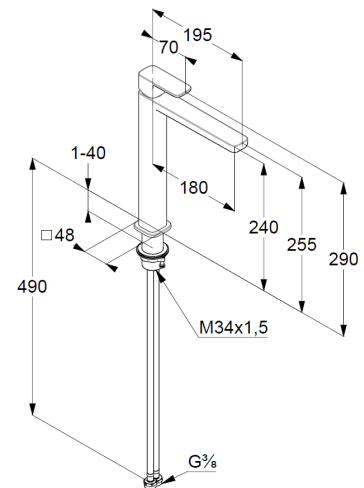

Technische Daten/ Technical Data

KLUDI RENON

single lever basin mixer for washbowls
DN 15

Ref.: 422985375

Finishes:
53 matt white

Product description
Manufacturer KLUDI GmbH & Co. KG
Typ: KLUDI RENON
single lever basin mixer for washbowls
Ref.: 422985375

washbowl mixer
single lever mixer
1-hole mounted
solid lever, metal
aerator M18,5 PCA
ceramic cartridge with hot water safety device
flow rate at 3 bar 4,5 l/ min.
fixed spout
flexible hoses G3/8 DVGW approved
shank-fixing
without pop up waste
EU taxonomy: max. 6 l/min. -
Substantial Contribution (SC) possible

Produktabbildung/ Product picture

Maßzeichnung/ Dimensional drawing

Durchfluss/ Flow rate