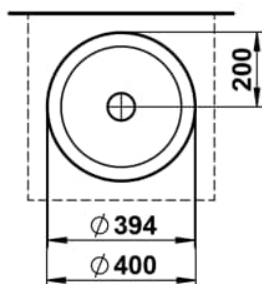

SONDO

Washbasin bowl, glazed steel, without tap bank, without tap hole, without overflow, including fixing set, drain valve, black spacer ring

DIMENSIONS

Length	400 mm
Width	400 mm
Height	102 mm

COLOUR AND FINISH

716 Black matt

OPTIONS

112 - without tap hole, without overflow

Back glazed

Bowl length (mm) : 400

Bowl position : Central

Bowl width (mm) : 400

Fixing kit : Included

Glazed base

Installation type : Bowl / On countertop

Internal Shape : 1 - Round

Material : Glazed steel

Net weight (kg) : 5.1

Overflow type : Standard

Plug and Waste : Included

Shape : Round

Taphole configuration : No tapholes

Trap : Not included

Waste : Included

Weight (Kg) : 5.1

Without overflow

TECHNICAL DRAWINGS

SONDO

Sondo features a round, gently flowing basin that appears light and floating. Its harmonious lines create a clear, calm presence at the wash area. The upward-opening shape adds a sense of spaciousness and brings a pleasant atmosphere to the room.