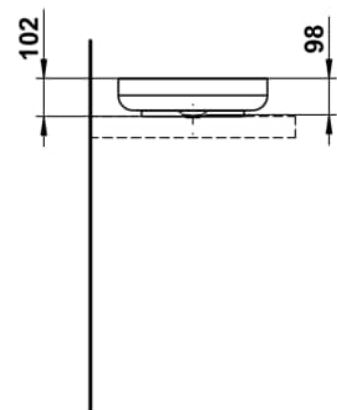

SONDO

Washbasin bowl, glazed steel, without tap bank, without tap hole, without overflow, including fixing set, drain valve, black spacer ring

DIMENSIONS

Length	400 mm
Width	400 mm
Height	102 mm

COLOUR AND FINISH

716 Black matt

OPTIONS

112 - without tap hole, without overflow

Back glazed

Bowl length (mm) : 400

Bowl position : Central

Bowl width (mm) : 400

Fixing kit : Included

Glazed base

Installation type : Bowl / On countertop

Internal Shape : 1 - Round

Material : Glazed steel

Net weight (kg) : 5.1

Overflow type : Standard

Plug and Waste : Included

Shape : Round

Taphole configuration : No tapholes

Trap : Not included

Waste : Included

Weight (Kg) : 5.1

Without overflow

TECHNICAL DRAWINGS

SONDO

Sondo features a round, gently flowing basin that appears light and floating. Its harmonious lines create a clear, calm presence at the wash area. The upward-opening shape adds a sense of spaciousness and brings a pleasant atmosphere to the room.