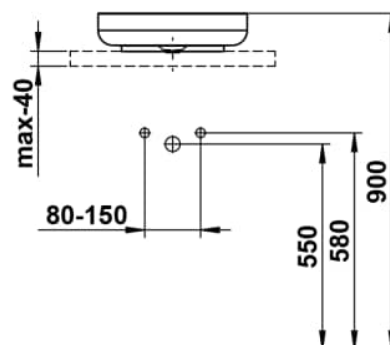

SONDO

Washbasin bowl, glazed steel, without tap bank, without tap hole, without overflow, including fixing set, drain valve, black spacer ring

DIMENSIONS

Length	400 mm
Width	400 mm
Height	102 mm

COLOUR AND FINISH

716 Black matt

OPTIONS

112 - without tap hole, without overflow

Back glazed

Bowl length (mm) : 400

Bowl position : Central

Bowl width (mm) : 400

Fixing kit : Included

Glazed base

Installation type : Bowl / On countertop

Internal Shape : 1 - Round

Material : Glazed steel

Net weight (kg) : 5.1

Overflow type : Standard

Plug and Waste : Included

Shape : Round

Taphole configuration : No tapholes

Trap : Not included

Waste : Included

Weight (Kg) : 5.1

Without overflow

TECHNICAL DRAWINGS

SONDO

Sondo features a round, gently flowing basin that appears light and floating. Its harmonious lines create a clear, calm presence at the wash area. The upward-opening shape adds a sense of spaciousness and brings a pleasant atmosphere to the room.