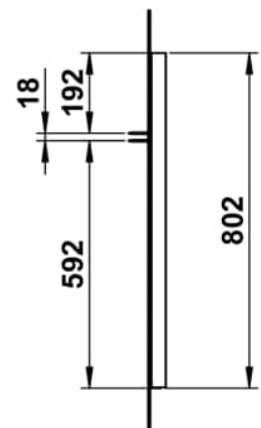

YVA

Mirror 375 mm, aluminium, indirect circumferential LED light, dimmable, 11.7 watt, luminous color 4000 Kelvin, including fixing set, LED converter, touch switch and auxiliary function

DIMENSIONS

Length	375 mm
Width	40 mm
Height	800 mm

COLOUR AND FINISH

■ 450 Black Matt

Net weight (kg) : 3.5

TECHNICAL DRAWINGS