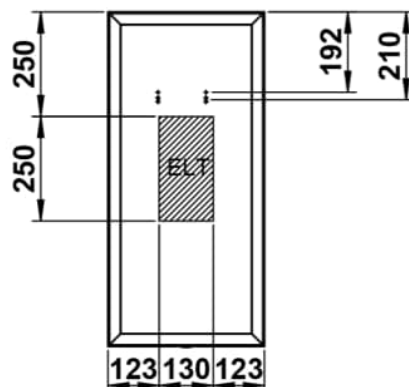

YVA

Mirror 375 mm, aluminium, indirect circumferential LED light, dimmable, 11.7 watt, luminous color 4000 Kelvin, including fixing set, LED converter, touch switch and auxiliary function

DIMENSIONS

Length	375 mm
Width	40 mm
Height	800 mm

COLOUR AND FINISH

■ 450 Black Matt

Net weight (kg) : 3.5

TECHNICAL DRAWINGS

YVA

The YVA Series Mirrors: Timeless Elegance and Clear Design Language

Whether round or rectangular, the YVA mirrors blend harmoniously into modern bathrooms, creating a gentle light atmosphere with their continuous indirect lighting. The neutral white light provides a natural radiance and emphasizes the calm clarity of the design.