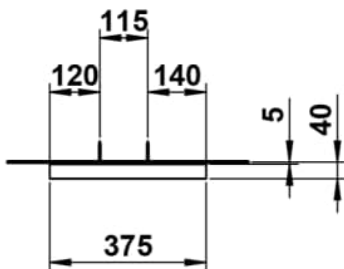

TECHNICAL DRAWINGS