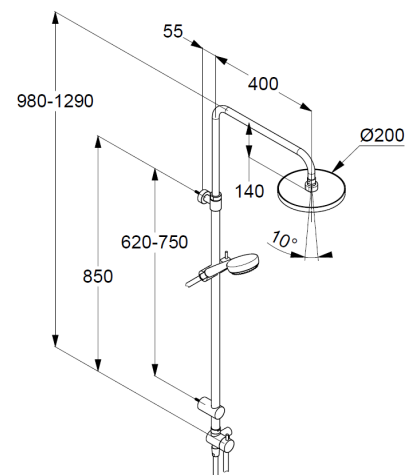

with horizontally and vertically adjustable pipe
protected against back flow
height-adjustable hand shower hook
with fixing material
wall mounted
water supply with connecting hose
2-way ceramic diverter
without shower mixer

hand shower 3 S
3 spray pattern
volume/booster/smooth
with cleaning system
connection G1/2
sieve seal

shower hose
plastic coated
with metal-effect
with conical nuts
anti twist
G1/2 x G1/2 x 1600mm

head shower 1 S
1 spray pattern
with cleaning system
connection G1/2
with ball joint
Ø 200mm
sieve seal

Produktabbildung/ Product picture

Maßzeichnung/ Dimensional drawing

Durchfluss/ Flow rate