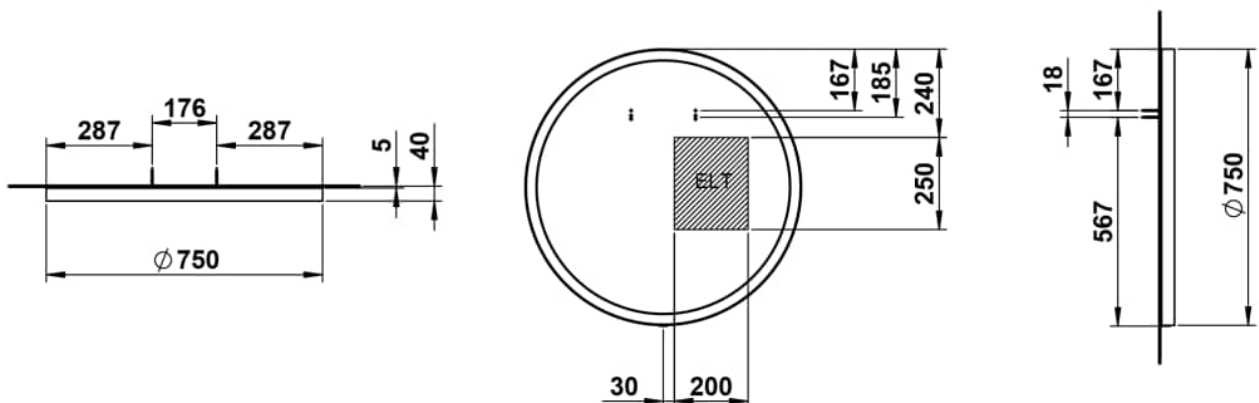

YVA

Mirror 750 mm, aluminium, indirect circumferential LED light, dimmable, 12.3 watt, luminous color 4000 Kelvin, including fixing set, LED converter, touch switch and auxiliary function

DIMENSIONS

Length	750 mm
Width	40 mm
Height	750 mm

COLOUR AND FINISH

■ 450 Black Matt

Net weight (kg) : 8

TECHNICAL DRAWINGS