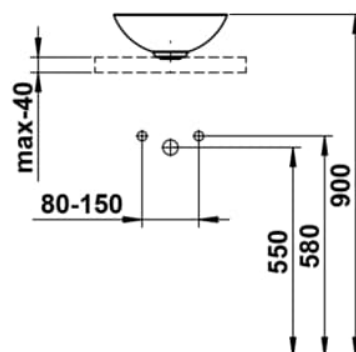

CHARACTERS

Washbasin bowl, glazed steel, without tap bank, without tap hole, without overflow, including fixing set, drain valve

DIMENSIONS

Length	300 mm
Width	300 mm
Height	118 mm

COLOUR AND FINISH

<input type="checkbox"/>	757 White matt
--------------------------	----------------

OPTIONS

112 - without tap hole, without overflow

Back glazed

Bowl length (mm) : 300

Bowl position : Central

Bowl width (mm) : 300

Fixing kit : Included

Glazed base

Installation type : Bowl / On countertop

Internal Shape : 1 - Round

Material : Glazed steel

Net weight (kg) : 2.3

Overflow type : Standard

Plug and Waste : Included

Shape : Round

Taphole configuration : No tapholes

Trap : Not included

Waste : Included

Weight (Kg) : 2.3

Without overflow

TECHNICAL DRAWINGS

CHARACTERS

With the Characters series, the classic washbowl is given a completely new expression—reduced in form, impressive in impact, and directly inspired by nature. Innovative enamel surfaces lend the steel extraordinary depth and vibrancy, shifting with the light and reflecting the ever-changing play of the elements.