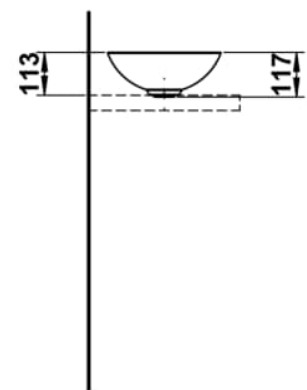

CHARACTERS

Washbasin bowl, glazed steel, without tap bank, without tap hole, without overflow, including fixing set, drain valve

DIMENSIONS

Length	300 mm
Width	300 mm
Height	118 mm

COLOUR AND FINISH

<input type="checkbox"/>	757 White matt
--------------------------	----------------

OPTIONS

112 - without tap hole, without overflow

Back glazed

Bowl length (mm) : 300

Bowl position : Central

Bowl width (mm) : 300

Fixing kit : Included

Glazed base

Installation type : Bowl / On countertop

Internal Shape : 1 - Round

Material : Glazed steel

Net weight (kg) : 2.3

Overflow type : Standard

Plug and Waste : Included

Shape : Round

Taphole configuration : No tapholes

Trap : Not included

Waste : Included

Weight (Kg) : 2.3

Without overflow

TECHNICAL DRAWINGS

CHARACTERS

With the Characters series, the classic washbowl is given a completely new expression—reduced in form, impressive in impact, and directly inspired by nature. Innovative enamel surfaces lend the steel extraordinary depth and vibrancy, shifting with the light and reflecting the ever-changing play of the elements.