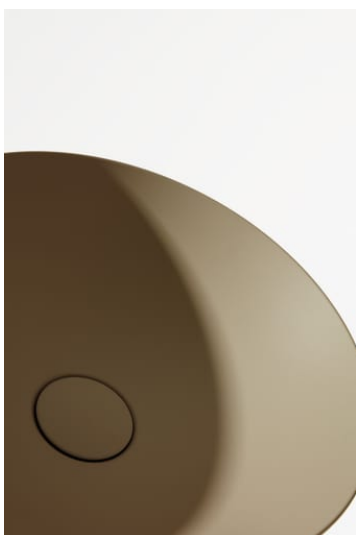

Installation type : Bowl / On countertop

Internal Shape : 1 - Round

Material : Glazed steel

Net weight (kg) : 2.3

Overflow type : Standard

Plug and Waste : Included

Shape : Round

Taphole configuration : No tapholes

Trap : Not included

Waste : Included

Weight (Kg) : 2.3

Without overflow

TECHNICAL DRAWINGS

CHARACTERS

With the Characters series, the classic washbowl is given a completely new expression—reduced in form, impressive in impact, and directly inspired by nature. Innovative enamel surfaces lend the steel extraordinary depth and vibrancy, shifting with the light and reflecting the ever-changing play of the elements.

Characters brings the full spectrum of nature into the bathroom:

The rich aquatic tones deep indigo, deep blue, and deep green evoke the vastness of the ocean and the depth of the sky. Earthy shades like oyster matt, silk matt, gravel matt, and nordic matt embody the calm of natural landscapes at first light—soft, matte finishes with a velvety appearance. Complemented by timeless tones such as dark iron, matte black, and white, the result is a series of distinctive washbasins available in three thoughtfully designed sizes: 300, 360, and 450 mm in diameter.

Each surface is created through a sophisticated enameling process that combines precise technology with artisanal craftsmanship. The result: individual basins with a velvety texture and lively color gradients that reflect light in a truly unique way.