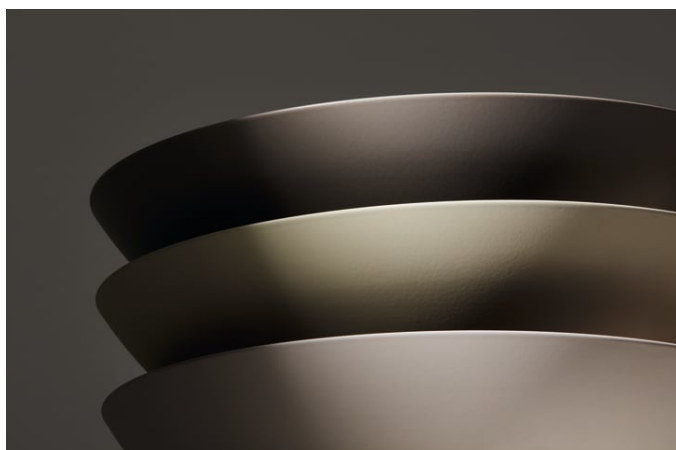

OPTIONS

112 - without tap hole, without overflow

Back glazed

Bowl length (mm) : 300

Bowl position : Central

Bowl width (mm) : 300

Fixing kit : Included

Glazed base

Trap : Not included

Waste : Included

Weight (Kg) : 2.3

Without overflow

TECHNICAL DRAWINGS

CHARACTERS

With the Characters series, the classic washbowl is given a completely new expression—reduced in form, impressive in impact, and directly inspired by nature. Innovative enamel surfaces lend the steel extraordinary depth and vibrancy, shifting with the light and reflecting the ever-changing play of the elements.

Characters brings the full spectrum of nature into the bathroom:

The rich aquatic tones deep indigo, deep blue, and deep green evoke the vastness of the ocean and the depth of the sky. Earthy shades like oyster matt, silk matt, gravel matt, and nordic matt embody the calm of natural landscapes at first light—soft, matte finishes with a velvety appearance. Complemented by timeless tones such as dark iron, matte black, and white, the result is a series of distinctive washbasins available in three thoughtfully designed sizes: 300, 360, and 450 mm in diameter.

Each surface is created through a sophisticated enameling process that combines precise technology with artisanal craftsmanship. The result: individual basins with a velvety texture and lively color gradients that reflect light in a truly unique way.