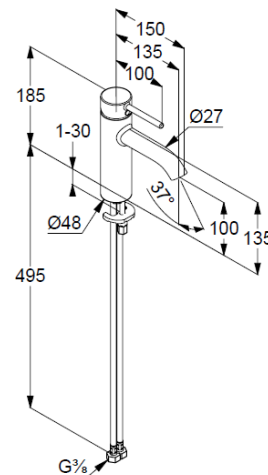

single lever basin mixer 100

Ref.: 382823976

basin mixer

single lever mixer

1-hole mounted

solid lever, metal

aerator, S-Pointer M18,5 PCA

ceramic cartridge with hot water safety device

flow rate at 3 bar 5 l/min.

flexible hoses G3/8 DVGW approved

rapid installation set

EU taxonomy: max. 6 l/min. -

Substantial Contribution (SC) possible

Produktabbildung/ Product picture

Maßzeichnung/ Dimensional drawing