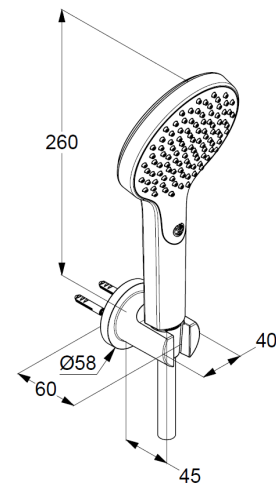

Technische Daten/ Technical Data

KLUDI-DIVE X
bath shower set 1 S
DN 15

Ref.: 6985039-00

Finishes:
39 matt black

Product description
Manufacturer KLUDI GmbH & Co. KG
Typ: KLUDI-DIVE X
bath shower set 1 S
Ref.: 6985039-00

hand shower 1 S
flow rate at 3 bar 15 l/min.
(with possibility of limiting to 9 l/min.)
1 spray pattern
with cleaning system
connection G1/2
sieve seal

shower hose
plastic coated
with metal-effect
with conical nuts
G1/2 x G1/2 x 1250mm

shower hook
for shower hoses with conical nuts
with fixing material
for rigid wall mounted

Produktabbildung/ Product picture

Maßzeichnung/ Dimensional drawing

Durchfluss/ Flow rate