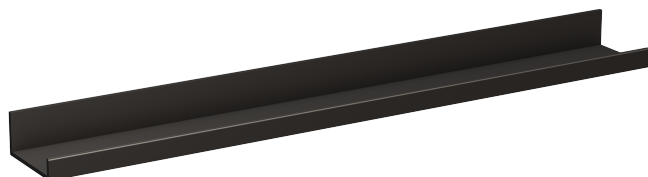

ASSIST

Shelf 800 mm, aluminium, without cutouts, including fixing set

DIMENSIONS

Length	800 mm
Width	100 mm
Height	50 mm

COLOUR AND FINISH

■ 450 Black Matt

OPTIONS

000 - standard option

Installation type : Wall-mounted

Net weight (kg) : 2.2

Material : Metal

Shape : Rectangular

TECHNICAL DRAWINGS

ASSIST

Assist is more than just a functional accessory – it is an architectural statement. With its floating lightness and uncompromising linearity, Assist introduces a new dimension of design into the bathroom. The shelves provide space for everyday essentials without creating visual clutter. Whether in private bathrooms or high-end commercial spaces, its understated design integrates seamlessly, allowing materials and forms to take center stage. Assist is the perfect addition to spaces that are not merely designed, but composed.