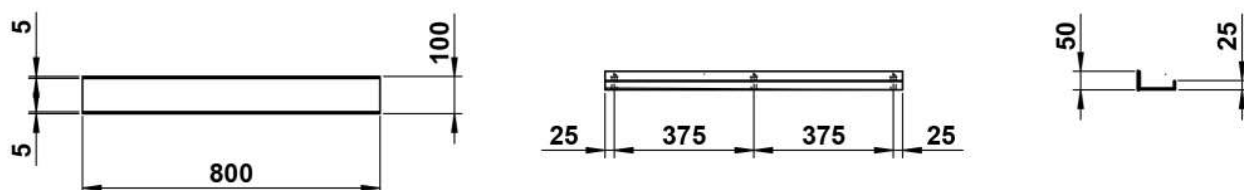

ASSIST

Shelf 800 mm, aluminium, without cutouts, including fixing set

DIMENSIONS

Length	800 mm
Width	100 mm
Height	50 mm

COLOUR AND FINISH

■ 450 Black Matt

OPTIONS

000 - standard option

Installation type : Wall-mounted

Net weight (kg) : 2.2

Material : Metal

Shape : Rectangular

TECHNICAL DRAWINGS

ASSIST

Assist is more than just a functional accessory – it is an architectural statement. With its floating lightness and uncompromising linearity, Assist introduces a new dimension of design into the bathroom. The shelves provide space for everyday essentials without creating visual clutter. Whether in private bathrooms or high-end commercial spaces, its understated design integrates seamlessly, allowing materials and forms to take center stage. Assist is the perfect addition to spaces that are not merely designed, but composed.