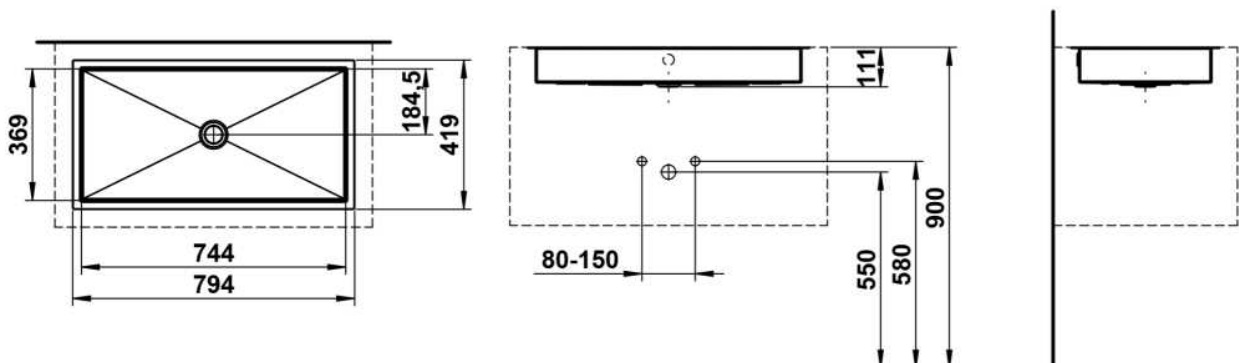

METAPHOR

Under-mounted washbasin, glazed steel, without tap bank, without tap hole, with overflow, including fixing set, overflow set

DIMENSIONS

Length	794 mm
Width	419 mm
Height	111 mm

COLOUR AND FINISH

<input type="checkbox"/>	000 White
--------------------------	-----------

OPTIONS

109 - without tap hole

Back glazed

Bowl length (mm) : 754

Bowl position : Central

Bowl width (mm) : 379

Fixing kit : Included

Glazed base

Installation type : Built-in / Under countertop

Internal Shape : 6 - Rectangular

Material : Glazed steel

Net weight (kg) : 13.2

Overflow type : Standard

Plug and Waste : Not included

Shape : Rectangular

Taphole configuration : No tapholes

Trap : Not included

Waste : Not included

Weight (Kg) : 16.9

TECHNICAL DRAWINGS

METAPHOR

Metaphor is a basin that redefines the space through its shape. Rectangular, clear, and precise, it radiates unmistakable elegance. The slim radii give it a delicate, almost sculptural lightness, making the design both modern and subtle. Despite its generous dimensions, Metaphor remains light and unobtrusive. It doesn't dominate but harmoniously integrates into the room while offering exceptional spaciousness.