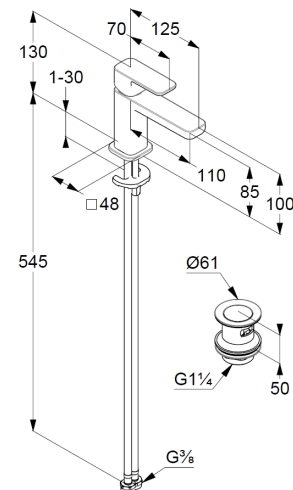

Technische Daten/ Technical Data

KLUDI RENON, SmartStart
single lever basin mixer 85
DN 15

Ref.: 42267N175

Finishes:
N1 Brushed Bronze PVD

Product description
Manufacturer KLUDI GmbH & Co. KG
Typ: KLUDI RENON, SmartStart
single lever basin mixer 85
Ref.: 42267N175

basin mixer
single lever mixer
1-hole mounted
solid lever, metal
aerator M18,5 PCA
ceramic cartridge with hot water safety device
middle position cold water
flow rate at 3 bar 4,5 l/min.
flexible hoses G3/8 DVGW approved
rapid installation set
push open waste G1 1/4
for washbasin with overflow
EU taxonomy: max. 6 l/min. -
Substantial Contribution (SC) possible

Produktabbildung/ Product picture

Maßzeichnung/ Dimensional drawing

Durchfluss/ Flow rate