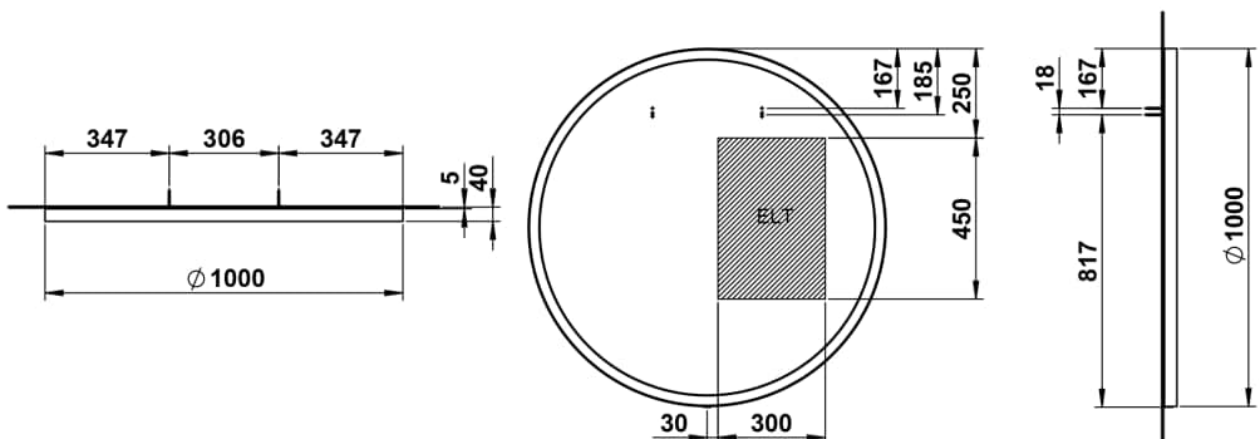

YVA

Mirror 1000 mm, aluminium, indirect circumferential LED light, dimmable, 15 watt, luminous color 4000 Kelvin, including fixing set, LED converter, touch switch and auxiliary function

DIMENSIONS

Length	1000 mm
Width	40 mm
Height	1000 mm

COLOUR AND FINISH

268 White matt

Net weight (kg) : 9.5

TECHNICAL DRAWINGS

YVA

The YVA Series Mirrors: Timeless
Elegance and Clear Design Language

Whether round or rectangular, the YVA mirrors blend harmoniously into modern bathrooms, creating a gentle light atmosphere with their continuous indirect lighting. The neutral white light provides a natural radiance and emphasizes the calm clarity of the design.