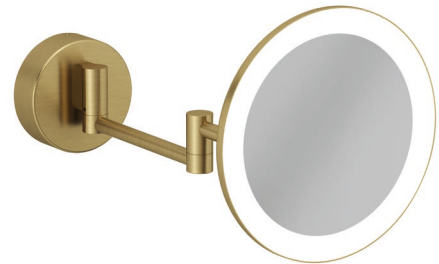

Technische Daten/ Technical Data

KLUDI-VELA R
LED cosmetic mirror

Ref.: 58995NOW

Finishes:
NO Brushed Gold (18) PVD

Product description
Manufacturer KLUDI GmbH & Co. KG
Typ: KLUDI-VELA R
LED cosmetic mirror
Ref.: 58995NOW

LED cosmetic mirror
wall mounted
material: mirror glass
material frame: metal
mirror one-sided
swiveled on a double-jointed arm
2 changeable color temperature 3000K or 5700K
switch on the back
3 x magnification
lighting LED 4,5W
input voltage: 200 - 240 V / AC 50-60 Hz
output voltage: 12V - DC
degree of protection: IP44
connection: direct
CE checked
protection class 1
energy efficiency class E
concealed fastening
with fixing material screws and dowels

Produktabbildung/ Product picture