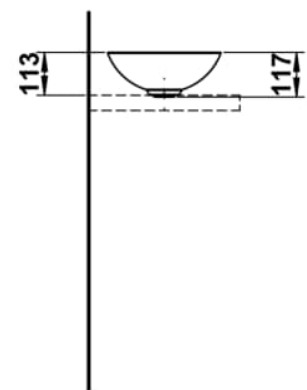

CHARACTERS

Washbasin bowl, glazed steel, without tap bank, without tap hole, without overflow, including fixing set, drain valve

DIMENSIONS

Length	300 mm
Width	300 mm
Height	118 mm

COLOUR AND FINISH

☐	000 White

OPTIONS

112 - without tap hole, without overflow

Back glazed

Bowl length (mm) : 300

Bowl position : Central

Bowl width (mm) : 300

Fixing kit : Included

Glazed base

Installation type : Bowl / On countertop

Internal Shape : 1 - Round

Material : Glazed steel

Net weight (kg) : 2.3

Overflow type : Standard

Plug and Waste : Included

Shape : Round

Taphole configuration : No tapholes

Trap : Not included

Waste : Included

Weight (Kg) : 2.3

Without overflow

TECHNICAL DRAWINGS