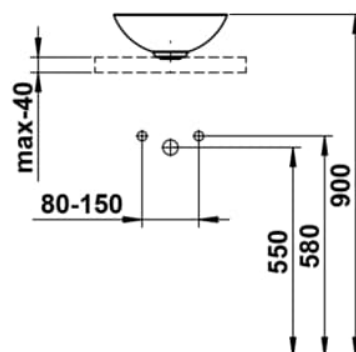

CHARACTERS

Washbasin bowl, glazed steel, without tap bank, without tap hole, without overflow, including fixing set, drain valve

DIMENSIONS

Length	300 mm
Width	300 mm
Height	118 mm

COLOUR AND FINISH

☐	000 White

OPTIONS

112 - without tap hole, without overflow

Back glazed

Bowl length (mm) : 300

Bowl position : Central

Bowl width (mm) : 300

Fixing kit : Included

Glazed base

Installation type : Bowl / On countertop

Internal Shape : 1 - Round

Material : Glazed steel

Net weight (kg) : 2.3

Overflow type : Standard

Plug and Waste : Included

Shape : Round

Taphole configuration : No tapholes

Trap : Not included

Waste : Included

Weight (Kg) : 2.3

Without overflow

TECHNICAL DRAWINGS