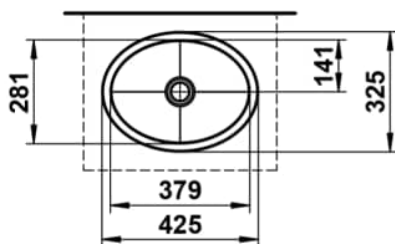

FORM

Under-mounted washbasin, glazed steel, without tap bank, without tap hole, without overflow, including fixing set

DIMENSIONS

Length	425 mm
Width	325 mm
Height	110 mm

COLOUR AND FINISH

☐	000 White

OPTIONS

112 - without tap hole, without overflow

Back glazed

Bowl length (mm) : 372

Bowl position : Central

Bowl width (mm) : 273

Fixing kit : Included

Glazed base

Installation type : Built-in / Under countertop

Internal Shape : 4 - Oval

Material : Glazed steel

Net weight (kg) : 1.7

Overflow type : Standard

Plug and Waste : Not included

Shape : Oval

Taphole configuration : No tapholes

Trap : Not included

Waste : Not included

Weight (Kg) : 1.7

Without overflow

TECHNICAL DRAWINGS