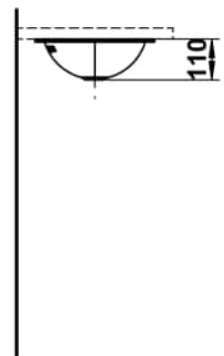

FORM

Under-mounted washbasin, glazed steel, without tap bank, without tap hole, without overflow, including fixing set

DIMENSIONS

Length	425 mm
Width	325 mm
Height	110 mm

COLOUR AND FINISH

☐	000 White

OPTIONS

112 - without tap hole, without overflow

Back glazed

Bowl length (mm) : 372

Bowl position : Central

Bowl width (mm) : 273

Fixing kit : Included

Glazed base

Installation type : Built-in / Under countertop

Internal Shape : 4 - Oval

Material : Glazed steel

Net weight (kg) : 1.7

Overflow type : Standard

Plug and Waste : Not included

Shape : Oval

Taphole configuration : No tapholes

Trap : Not included

Waste : Not included

Weight (Kg) : 1.7

Without overflow

TECHNICAL DRAWINGS