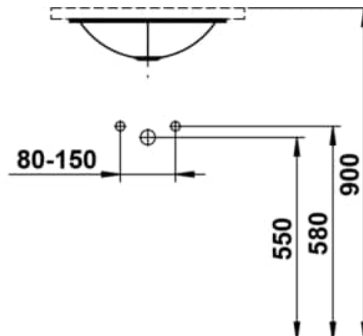

FORM

Under-mounted washbasin, glazed steel, without tap bank, without tap hole, without overflow, including fixing set

DIMENSIONS

Length	425 mm
Width	325 mm
Height	110 mm

COLOUR AND FINISH

☐	000 White

OPTIONS

112 - without tap hole, without overflow

Back glazed

Bowl length (mm) : 372

Bowl position : Central

Bowl width (mm) : 273

Fixing kit : Included

Glazed base

Installation type : Built-in / Under countertop

Internal Shape : 4 - Oval

Material : Glazed steel

Net weight (kg) : 1.7

Overflow type : Standard

Plug and Waste : Not included

Shape : Oval

Taphole configuration : No tapholes

Trap : Not included

Waste : Not included

Weight (Kg) : 1.7

Without overflow

TECHNICAL DRAWINGS