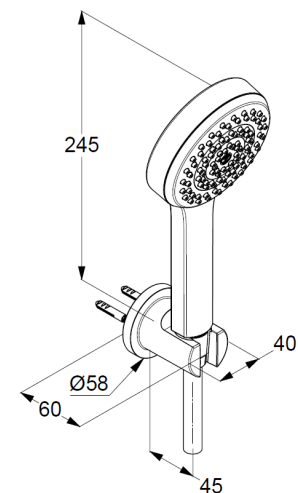

Technische Daten/ Technical Data

KLUDI-DIVE S
bath shower set 1 S
DN 15

Ref.: 6885039-00

Finishes:
39 matt black

Product description
Manufacturer KLUDI GmbH & Co. KG
Typ: KLUDI-DIVE S
bath shower set 1 S
Ref.: 6885039-00

hand shower 1 S
flow rate at 3 bar 15 l/min.
(with possibility of limiting to 9 l/min.)
1 spray pattern
with cleaning system
connection G1/2
sieve seal

shower hose
plastic coated
with metal-effect
with conical nuts
G1/2 x G1/2 x 1250mm

shower hook
for shower hoses with conical nuts
with fixing material
for rigid wall mounted

Produktabbildung/ Product picture

Maßzeichnung/ Dimensional drawing

Durchfluss/ Flow rate