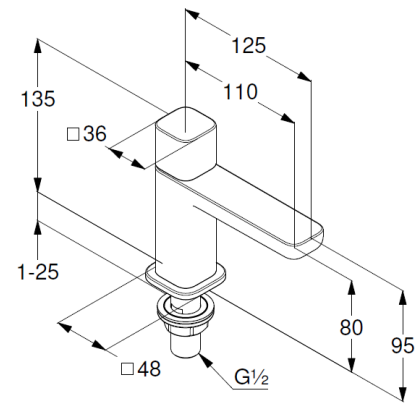

## Technische Daten/ Technical Data

KLUDI RENON  
stand pillar tap  
DN 15

Ref.: 421183975

Finishes:  
39 matt black

Product description  
Manufacturer KLUDI GmbH & Co. KG  
Typ: KLUDI RENON  
stand pillar tap  
Ref.: 421183975

stand pillar tap  
1-hole mounted  
solid lever, metal  
aerator M18,5 PCA  
ceramic headparts 90°  
flow rate at 3 bar 4,5 l/min.  
connection G1/2  
shank-fixing  
without flexible high pressure supply tube  
or copper pipe Ø 10mm (KLUDI Ref.: 1620305)  
EU taxonomy: max. 6 l/min. -  
Substantial Contribution (SC) possible

### Maßzeichnung/ Dimensional drawing