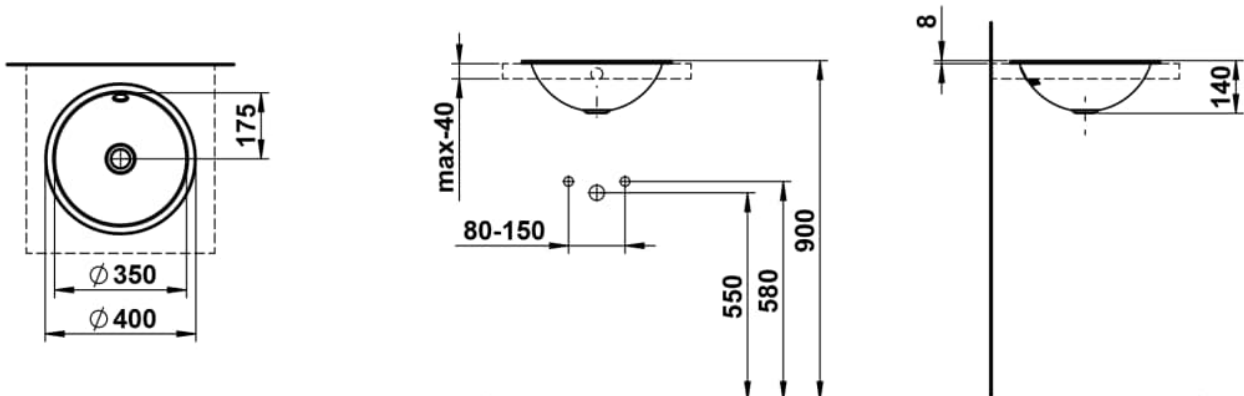

FORM

Drop-in washbasin, glazed steel, without tap bank, without tap hole, with overflow, including fixing set, overflow set

DIMENSIONS

Length	400 mm
Width	400 mm
Height	140 mm

COLOUR AND FINISH

000 White

OPTIONS

109 - without tap hole

Back glazed

Bowl length (mm) : 400

Bowl position : Central

Bowl width (mm) : 400

Fixing kit : Included

Glazed base

Installation type : Drop-in / Countertop

Internal Shape : 1 - Round

Material : Glazed steel

Net weight (kg) : 2.2

Overflow type : Standard

Plug and Waste : Not included

Shape : Round

Taphole configuration : No tapholes

Trap : Not included

Waste : Not included

Weight (Kg) : 2.2

TECHNICAL DRAWINGS

FORM

The washbasins of the Form collection are an ode to the purity of design and the refinement of materials. In white, bicolor, matte black, or dark iron, they reveal their full beauty. Clear, flowing lines give them a subtle yet powerful presence, bringing a calm, timeless character to any space. Whether wall-mounted or freestanding, round, oval, or rectangular, Form combines minimalist architecture with precise craftsmanship. Soft, organic contours create a harmonious balance between geometric clarity and natural grace. Each basin expresses a sense of poise, aesthetics, and an appreciation for what truly matters. Seamlessly integrating into any bathroom concept, it convinces through perfect proportions, meticulous detailing, and well-considered functionality. The result is wash areas that radiate clarity and elegance – a design that remains timeless while harmoniously connecting modern demands with a gentle formal language.